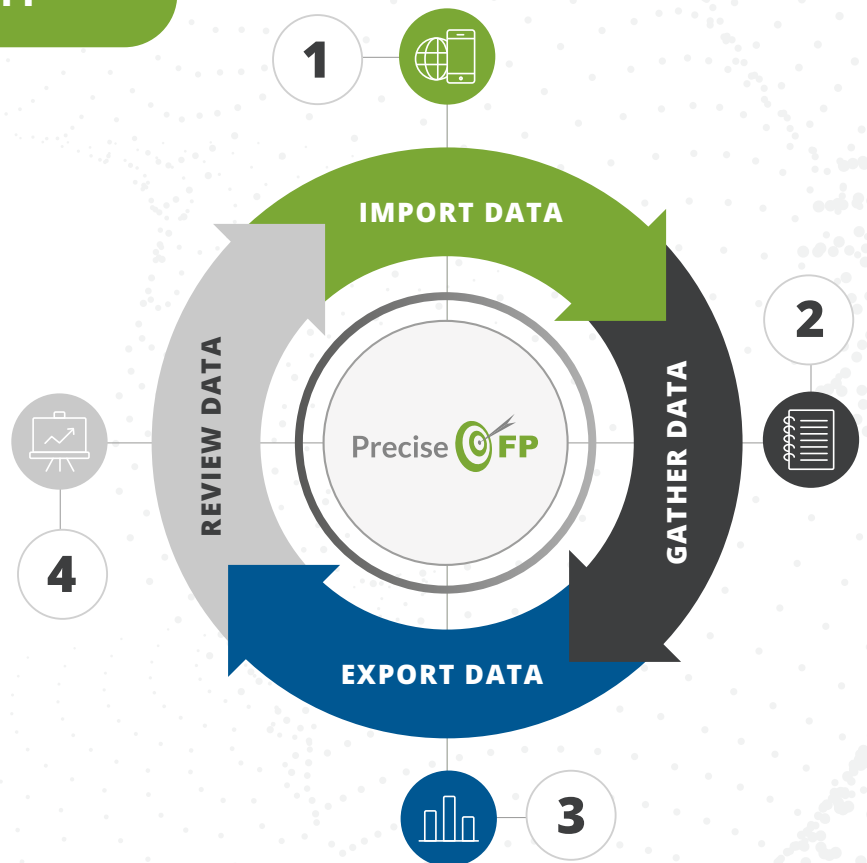

Client Lifecycle with PreciseFP

Why can't client data from one tool be used in another?

PreciseFP is the data and integration hub you need. Visit [PreciseFP.com](https://www.precisefp.com).